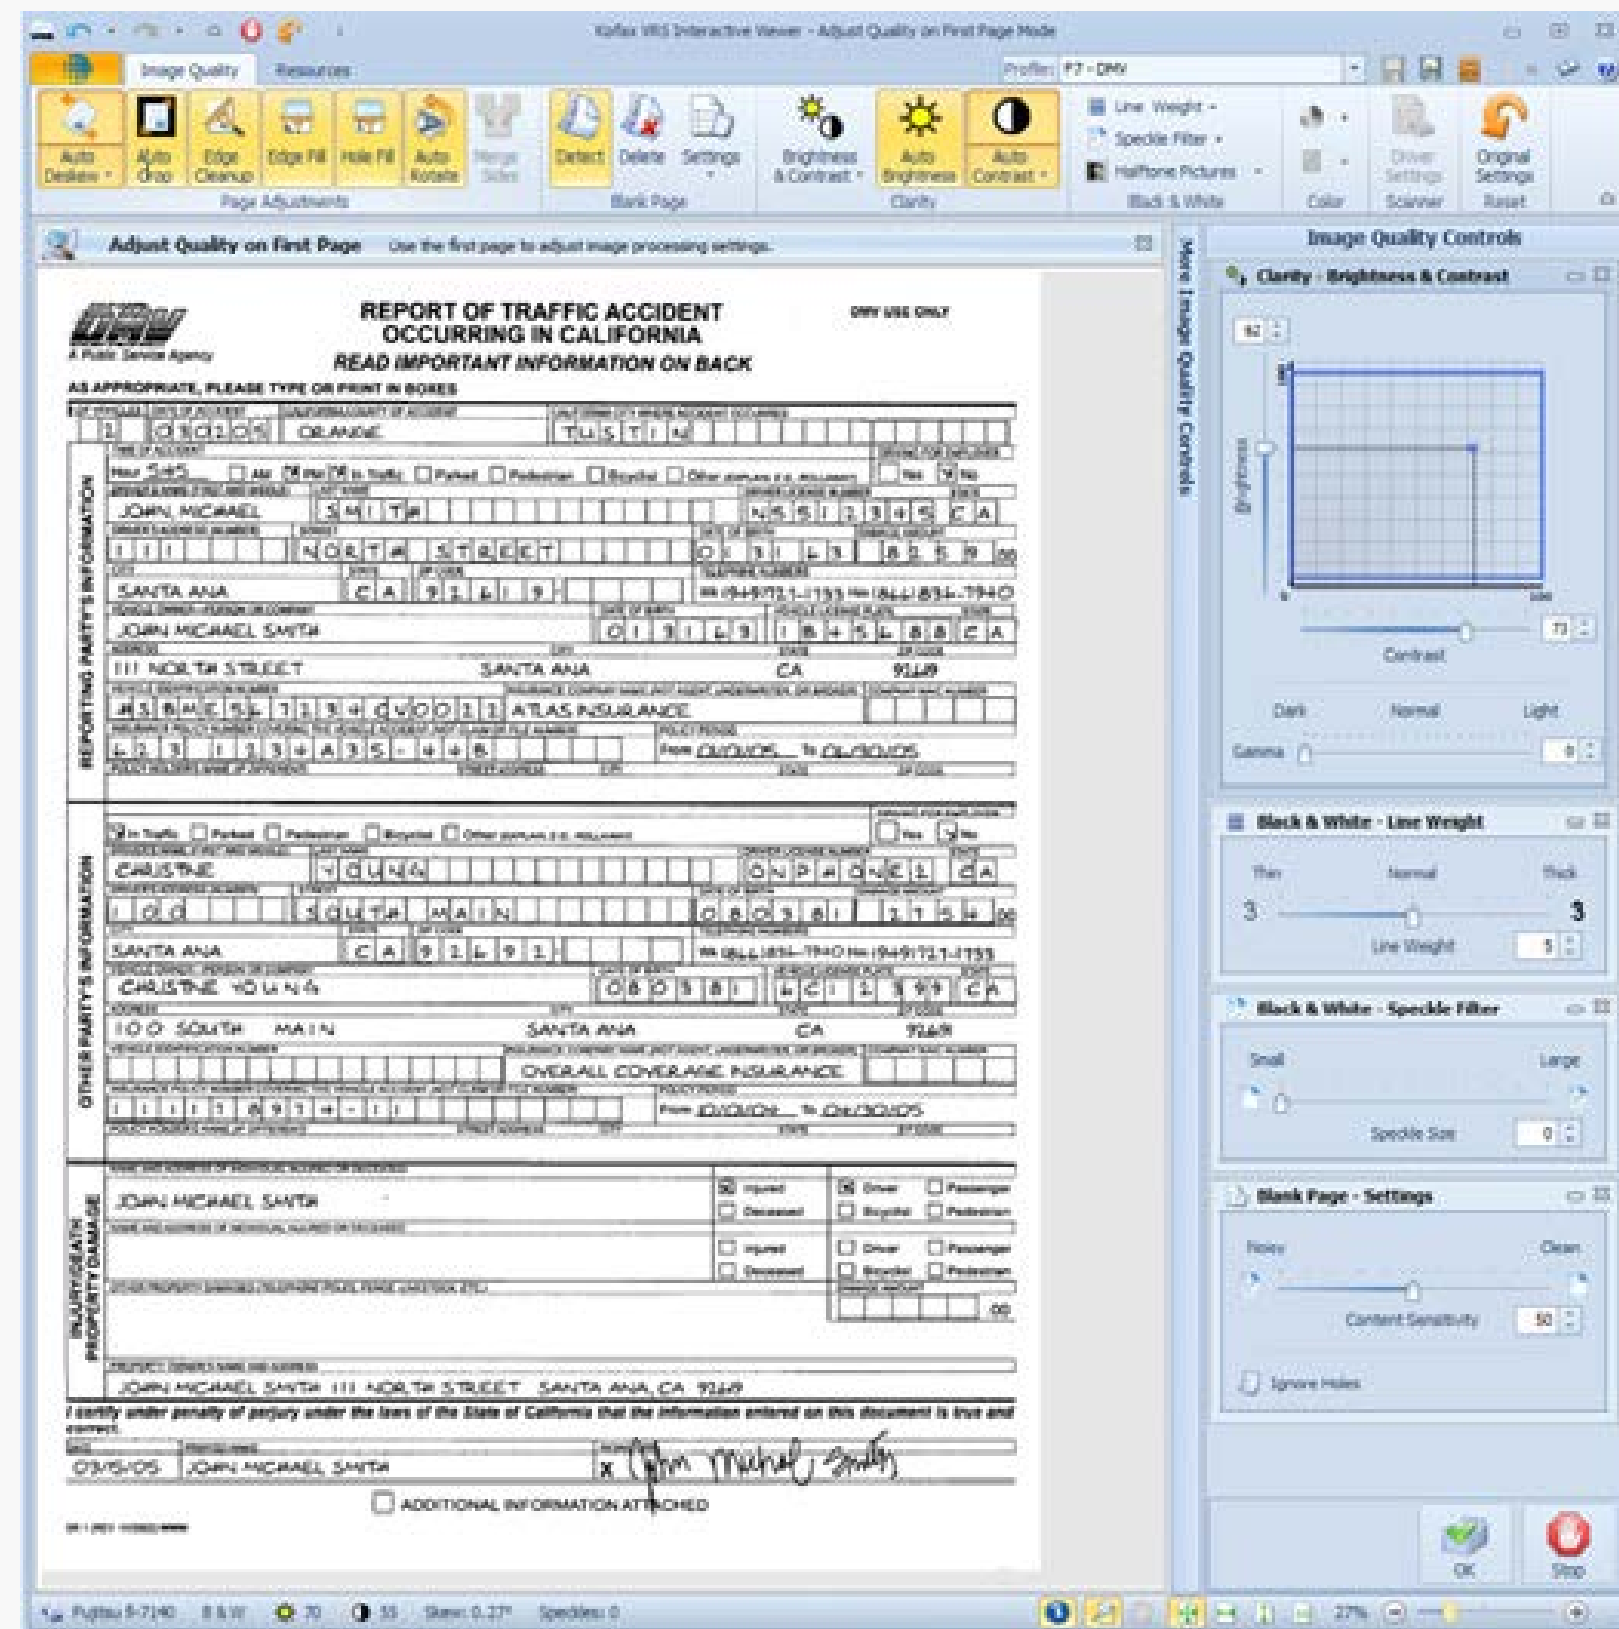

What is your scanner trying to tell you?

Device Health in VRS Elite communicates and escalates scanner issues that can affect operations and quality, so administrators can take steps to maintain peak efficiency.

Which way is up? It doesn't really matter

Don't waste time turning all your documents to the same orientation before scanning. VRS Elite automatically analyzes the content of each scanned document and corrects the image orientation on the fly, even when scanning in duplex mode. Feed a document upside-down, reversed, or skewed or rotated 90 degrees. No matter the situation, VRS Elite correctly orients the image.

VRS Elite automatically creates high quality images and also enables the creation and adjustment of profiles to be applied automatically based on specific document characteristics.

Blank pages no longer lead to blank stares

Is that page blank? Is there content? Or is the content really bleed-through from the other side of the page? VRS Elite has the answer, so scanner operators no longer need to evaluate blank pages for possible content. This reduces the costs associated with storing blank pages and the challenges that result from introducing blank pages into the document workflow. VRS Elite also minimizes the risk that a page with very little content is mistaken for a blank page.

Even the toughest documents are no match for VRS Elite

It used to be almost impossible to successfully scan a document with a complicated, textured background, such as graph paper, blueprints and security paper. But the Intelligent Cleanup feature in VRS Elite offers an additional image quality option to process even the most challenging documents. Intelligent Cleanup allows users to easily scan a wider variety of documents, reducing document preparation and maximizing scanning efficiency.

Capture color on your terms

Is capturing color important to your business? VRS Elite can detect the color documents from the black and white ones without changes to the scanner settings or any other manual intervention. Forget about using separator sheets or patch codes to separate color from black and white documents within a batch.

Sometimes a little color goes a long way

Small amounts of color—such as date stamps, highlights or logos—are no problem for VRS Elite. It preserves these small but important bits of color in the scanned image, helping to maintain the integrity of the original document.

Automatic profiles

VRS Elite can automatically create and apply profiles based on document characteristics. Using advanced Tungsten technology, VRS Elite understands each document and can dynamically apply VRS Elite profiles to the document for better results and faster scan operations. VRS Elite profiles are centrally managed and are automatically applied to each scan station, providing consistency through the entire scan operation and significantly reducing the administrative overhead.

Discover more about VRS Elite and download a free demonstration version at www.TungstenAutomation.com/products/vrs-elite